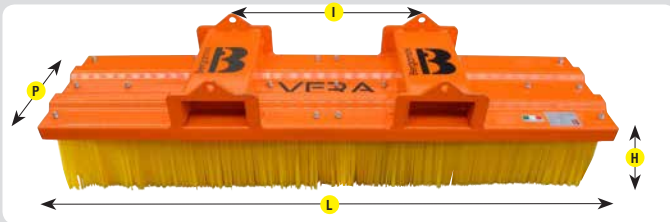

Mod. COMPACT

COD.	L mm	P mm	H mm	I mm
SC150ACPR	1500	500	300	910
SC200ACPR	1900	500	300	910
SC250ACPR	2400	500	300	910
SC300ACPR	2900	500	300	910